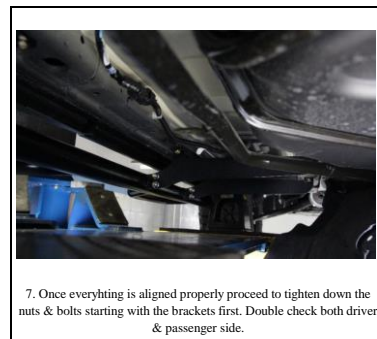

1. Separate all hardware and get ready for install. If anything is missing or damaged please do not proceed & contact us immediately. Layout brackets. Each bracket is numbered 1-3. Starting from the front (1) to the rear (3).